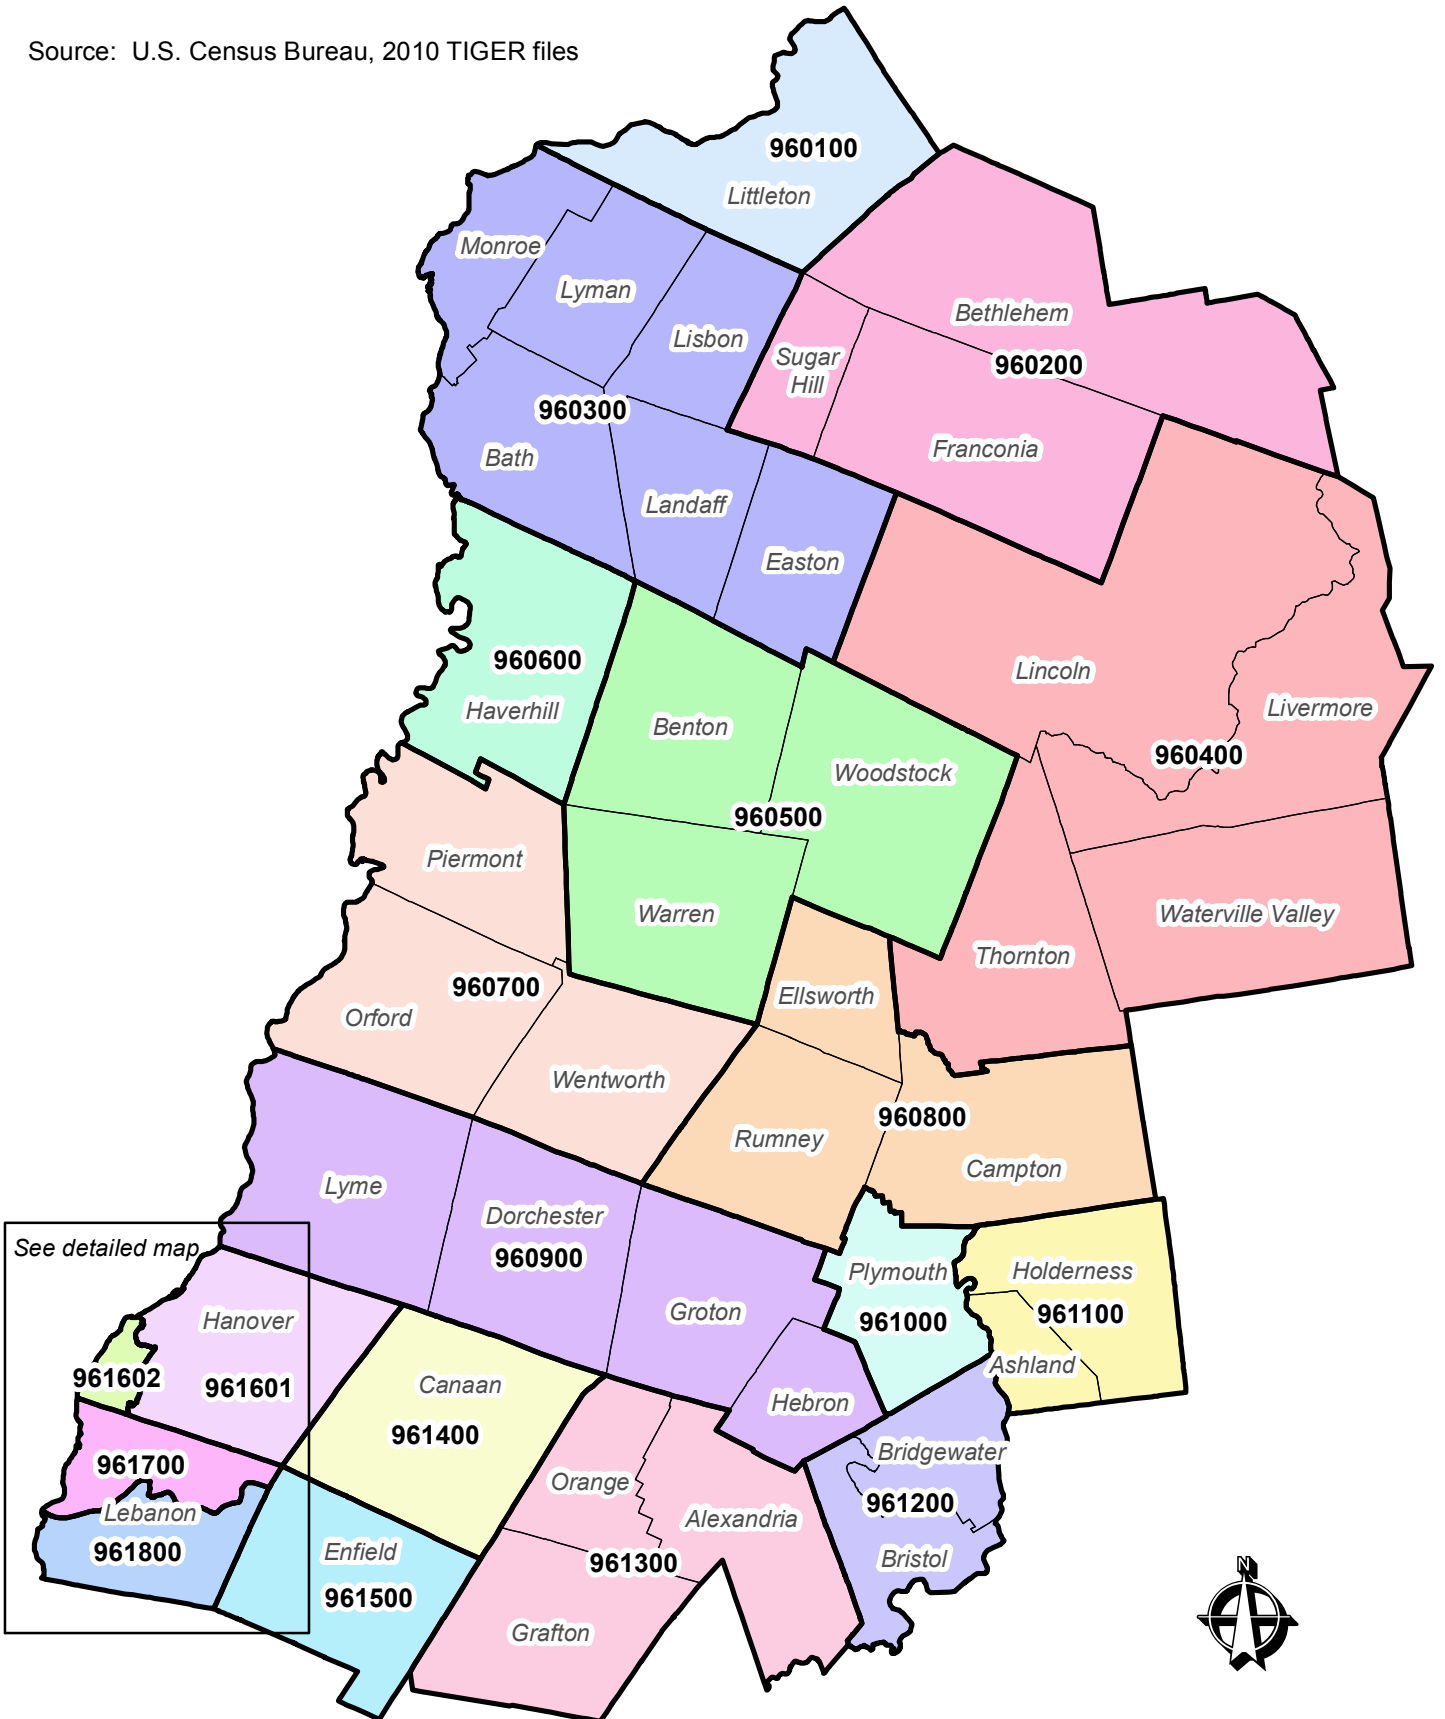

# 2010 Census Tract Boundaries Grafton County, New Hampshire

Source: U.S. Census Bureau, 2010 TIGER files

See detailed map